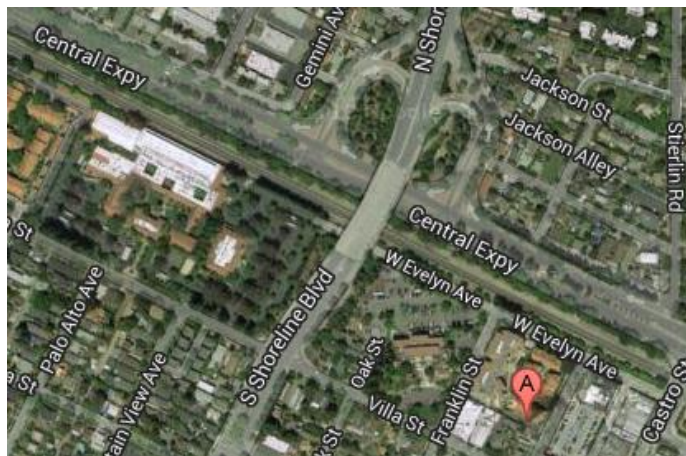

To register:

Please RSVP to Tom nccc.treasurer@gmail.com

President's Report for October.

Another CQP. It was fun as always and this time with the added benefit of some great high band openings into Europe—openings better than in many past DX contests. Operators in the British Isles were out in force, some of this due to the great propagation and some of it due to our publicizing the event in UK ham radio publications.

I doubt there is another state QSO party with this much DX participation. K6XX turned in his usual excellent score and noted that the most common multiplier designation in his log was "DX".

I was the last CQP chairman so I know what's involved in putting on the show. Chris, N6WM, took the reins with a few months lead time and with the assistance of N6DE, K6MM, W1SRD, NS6T, K9YC, W6OAT, W6TCP, N6TV and WX5S continued the tradition of putting on the number one QSO party in these United States.

To those of you who volunteered to be log checkers: stand by. Sometime after October 31 your services will be required.

Now comes Sweepstakes. Will NCCC return to its past glories and take the unlimited club champion-